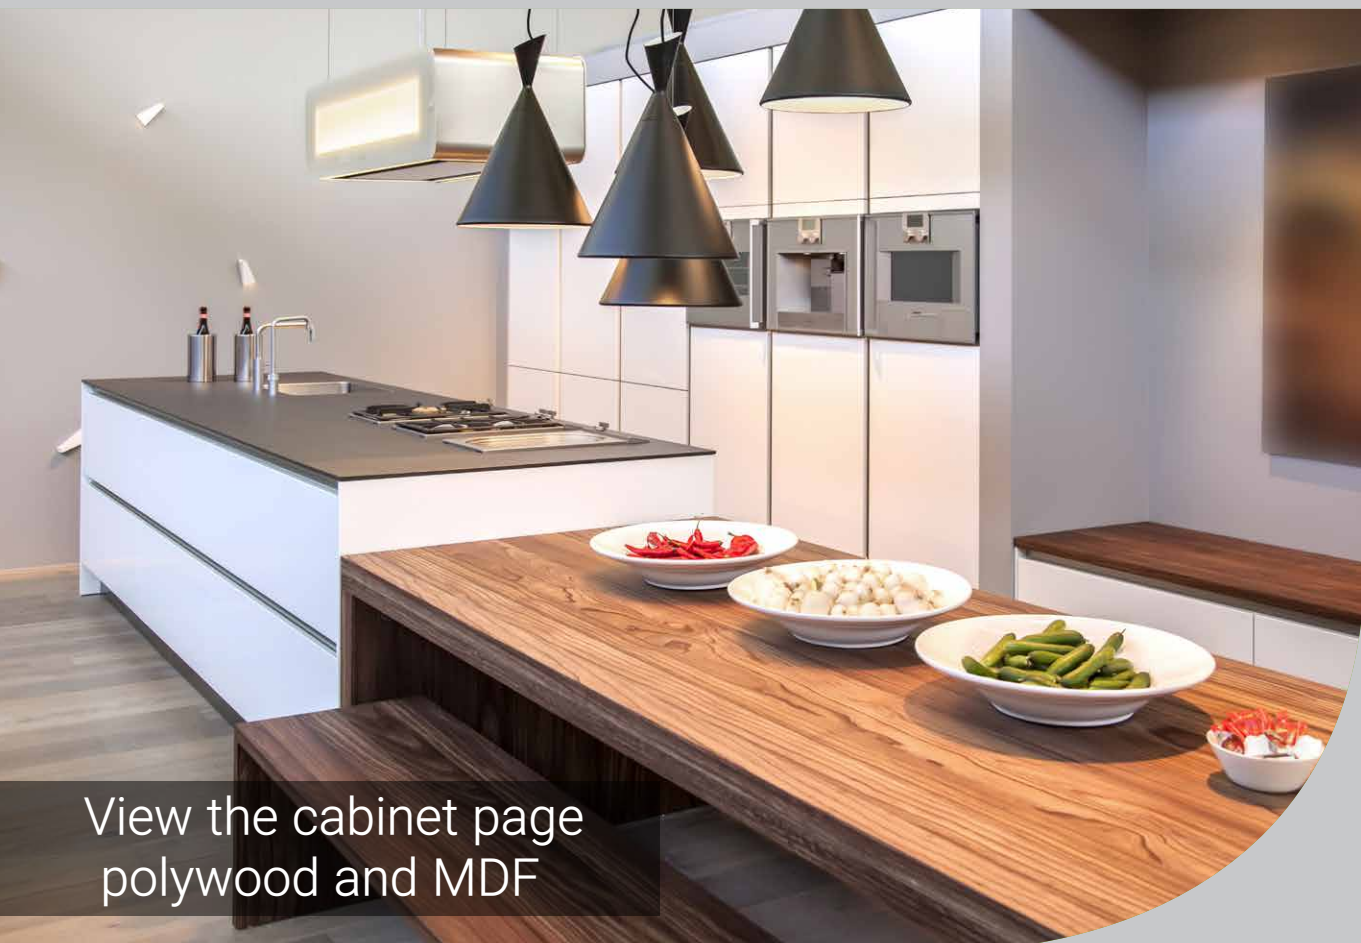

•Since it has plastic, it cannot get wet. This type of cabinet is 100% waterproof.

This useful material is used highly to build cabinets. Polywood cabinets can be cleaned with detergents or cleaning materials. The resistance of these types of cabinets is so high that they are not easily scratched.

Polywood is an anti-bacterial material that allows the growth of microbes. The resistance of such cabinets to penetration of insects is high.

Another advantage of polywood is its environmental friendliness and is recyclable into polywood thus is reusable.

View the cabinet page
polywood and MDF