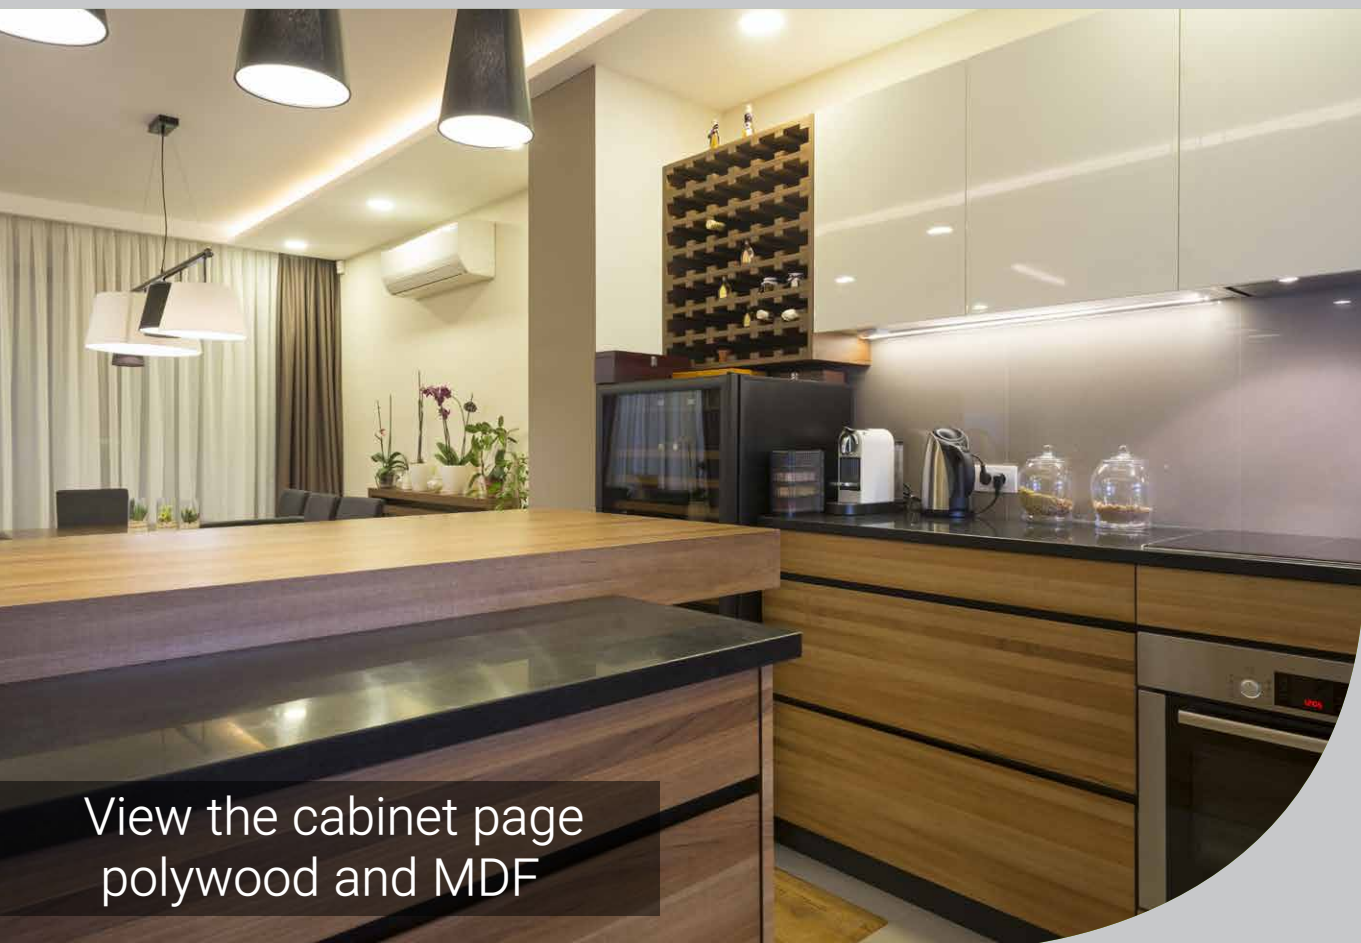

Cabinets made of wood-plastic composites can be painted. Polywood cabinet productions have various colors.

Polywood is produced in different thicknesses and is a cheap and durable material for making kitchen cabinets.

and supplying to the market.

Poly-Wood is produced in different thicknesses and inexpensive but durable for the production of kitchen cabinets.

View the cabinet page
polywood and MDF